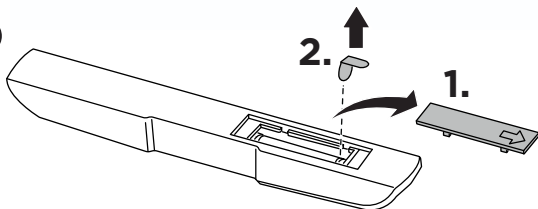

C

i

18-40 °C
64-104 °F

2

A

B