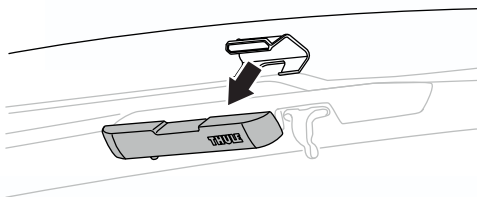

i

18-40 °C
64-104 °F

2

A