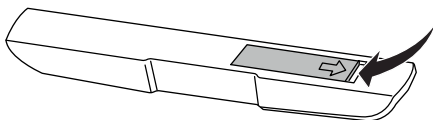

C

D

ON/OFF

Thule Sweden AB

Borggatan 5
335 73 Hillerstorp, Sweden
info@thule.com
www.thule.com

© Thule Group Jan 2024. All rights reserved.

» PART OF THULE GROUP