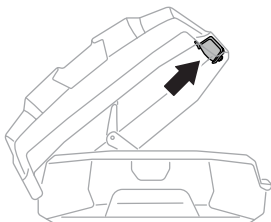

C

i

18-40 °C
64-104 °F

2

A

B