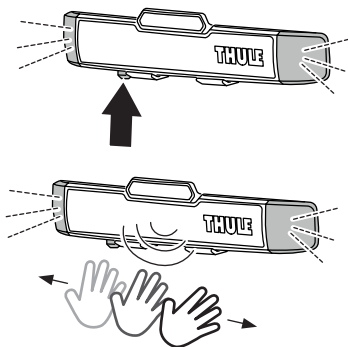

C

D

ON/OFF

Thule Sweden AB

Borggatan 5
335 73 Hillerstorp, Sweden
info@thule.com
www.thule.com

© Thule Group Jan 2024. All rights reserved.

» PART OF THULE GROUP